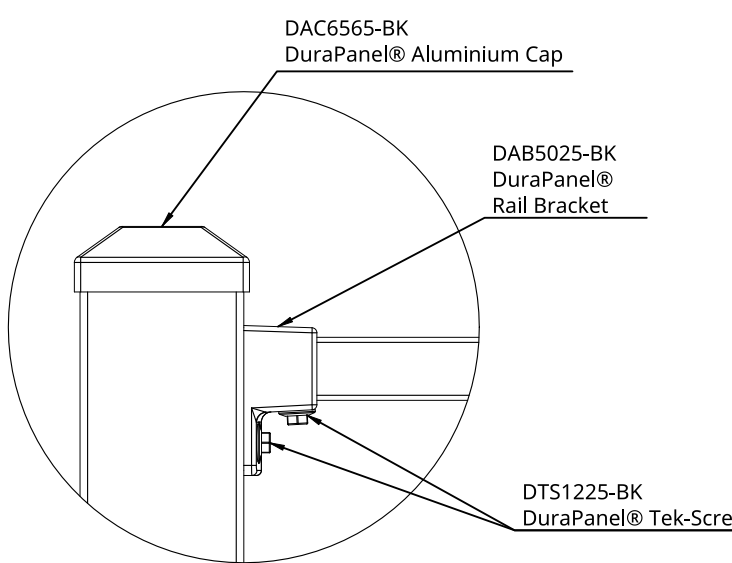

DuraPanel® Titan 1200

Panel Bracket Detail
1:3

Raking Panel Bracket Detail
1:3

Boundaryline Boundaryline Ltd. 60 Basstian Street, Invercargill Phone: 0800 003 006 Email: enquiries@boundaryline.co.nz Website: www.boundaryline.co.nz All rights reserved to Boundaryline Ltd. © Copyright June 2025.	SIZE	DATE ISSUED	NAME	CODE	HEIGHT x WIDTH (mm)	RAIL PROFILE (mm)	C-POSTS (mm)	FLANGED POSTS (mm)	IN-GROUND POSTS (mm)	POST CAPS
	A3	2025-03-23	DuraPanel® TITAN Panel	DTP1223-BK	1200 x 2330mm	50 x 25mm		65 x 65 x 1300mm	65 x 65 x 1800mm	External Aluminium Caps (Standard) Internal Plastic Caps (Optional)
REV.	SHEET 1 of 1	DuraPanel® TITAN Raking Panel	DTR1223-BK	1200 x up to 2330	50 x 25mm		65 x 65 x 1300mm	65 x 65 x 1800mm	External Aluminium Caps (Standard) Internal Plastic Caps (Optional)	
SCALE	DO NOT SCALE DRAWING	DuraPanel® TITAN Adjustable Gate	DTG1212-BK	1200 x up to 1200	50 x 25mm					