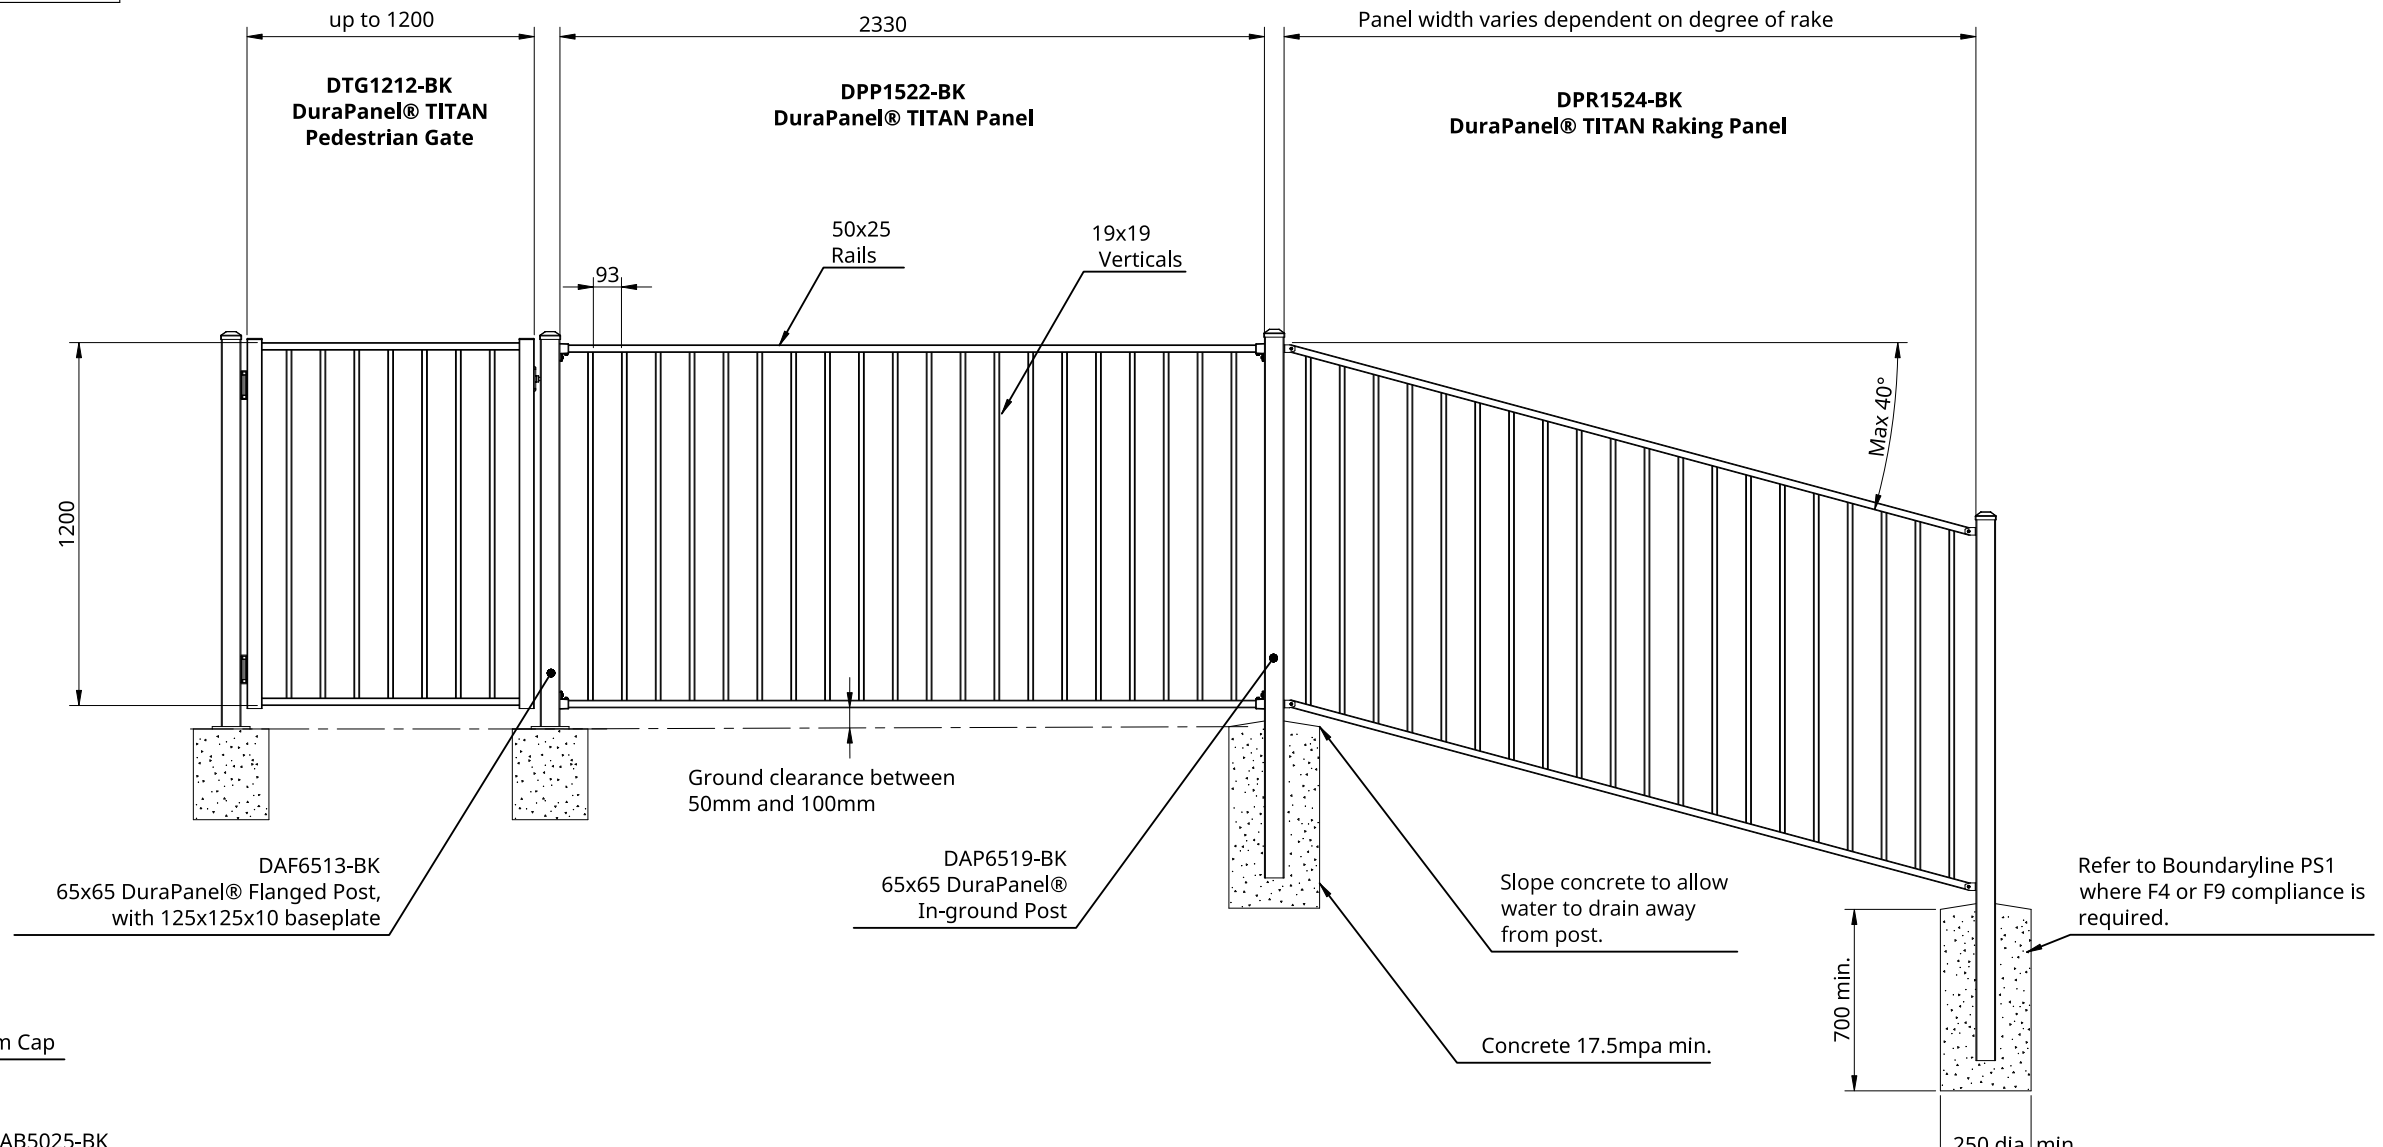

DuraPanel® Titan 1200

Panel Bracket Detail
1:3

Raking Panel Bracket Detail
1:3

Boundaryline Boundaryline Ltd. 60 Basstian Street, Invercargill Phone: 0800 003 006 Email: enquiries@boundaryline.co.nz Website: www.boundaryline.co.nz All rights reserved to Boundaryline Ltd. © Copyright June 2025.	SIZE	DATE ISSUED	NAME	CODE	HEIGHT x WIDTH (mm)	RAIL PROFILE (mm)	C-POSTS (mm)	FLANGED POSTS (mm)	IN-GROUND POSTS (mm)	POST CAPS
	A3	2025-03-23	DuraPanel® TITAN Panel	DTP1223-BK	1200 x 2330mm	50 x 25mm		65 x 65 x 1300mm	65 x 65 x 1800mm	External Aluminium Caps (Standard) Internal Plastic Caps (Optional)
REV.	SHEET 1 of 1	DuraPanel® TITAN Raking Panel	DTR1223-BK	1200 x up to 2330	50 x 25mm		65 x 65 x 1300mm	65 x 65 x 1800mm	External Aluminium Caps (Standard) Internal Plastic Caps (Optional)	
SCALE	DO NOT SCALE DRAWING	DuraPanel® TITAN Adjustable Gate	DTG1212-BK	1200 x up to 1200	50 x 25mm					