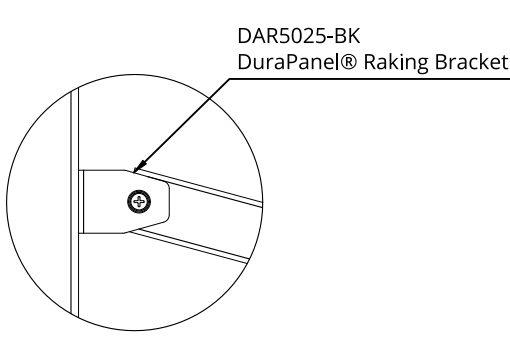

DuraPanel® Titan 1200

Panel Bracket Detail
1:3

Raking Panel Bracket Detail
1:3

Boundaryline Boundaryline Ltd. 60 Basstian Street, Invercargill Phone: 0800 003 006 Email: enquiries@boundaryline.co.nz Website: www.boundaryline.co.nz All rights reserved to Boundaryline Ltd. © Copyright June 2025.	SIZE	DATE ISSUED	NAME	CODE	HEIGHT x WIDTH (mm)	RAIL PROFILE (mm)	C-POSTS (mm)	FLANGED POSTS (mm)	IN-GROUND POSTS (mm)	POST CAPS
	A3	2025-03-23	DuraPanel® TITAN Panel	DTP1223-BK	1200 x 2330mm	50 x 25mm		65 x 65 x 1300mm	65 x 65 x 1800mm	External Aluminium Caps (Standard) Internal Plastic Caps (Optional)
REV.	SHEET 1 of 1	DuraPanel® TITAN Raking Panel	DTR1223-BK	1200 x up to 2330	50 x 25mm		65 x 65 x 1300mm	65 x 65 x 1800mm	External Aluminium Caps (Standard) Internal Plastic Caps (Optional)	
SCALE	DO NOT SCALE DRAWING	DuraPanel® TITAN Adjustable Gate	DTG1212-BK	1200 x up to 1200	50 x 25mm					