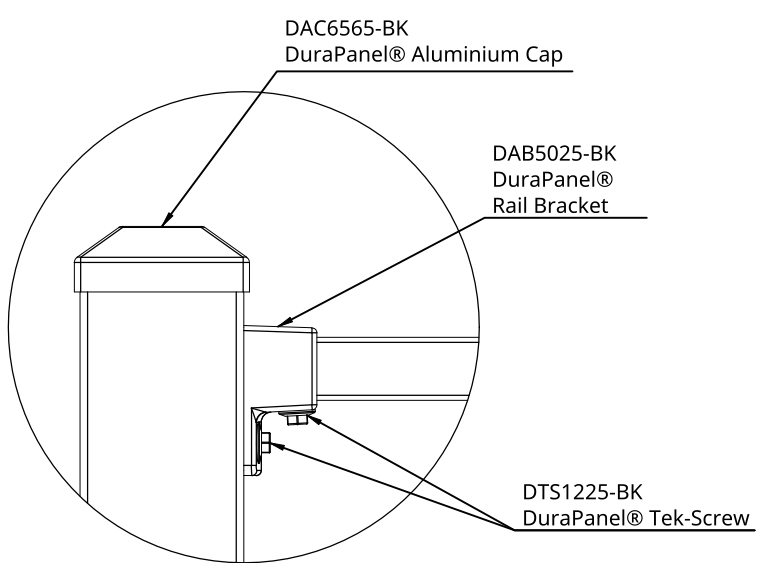

# DuraPanel® Titan 1200

Panel Bracket Detail  
1:3

Raking Panel Bracket Detail  
1:3

<p>Boundaryline Ltd. 60 Basstian Street, Invercargill Phone: 0800 003 006 Email: enquiries@boundaryline.co.nz Website: www.boundaryline.co.nz All rights reserved to Boundaryline Ltd. © Copyright June 2025.</p>	SIZE	DATE ISSUED	NAME	CODE	HEIGHT x WIDTH (mm)	RAIL PROFILE (mm)	C-POSTS (mm)	FLANGED POSTS (mm)	IN-GROUND POSTS (mm)	POST CAPS
	A3	2025-03-23	DuraPanel® TITAN Panel	DTP1223-BK	1200 x 2330mm	50 x 25mm		65 x 65 x 1300mm	65 x 65 x 1800mm	External Aluminium Caps (Standard) Internal Plastic Caps (Optional)
	REV.	SHEET	DuraPanel® TITAN Raking Panel	DTR1223-BK	1200 x up to 2330	50 x 25mm		65 x 65 x 1300mm	65 x 65 x 1800mm	External Aluminium Caps (Standard) Internal Plastic Caps (Optional)
SCALE	DO NOT SCALE	DuraPanel® TITAN Adjustable Gate	DTG1212-BK	1200 x up to 1200	50 x 25mm					
	1:25	DRAWING								