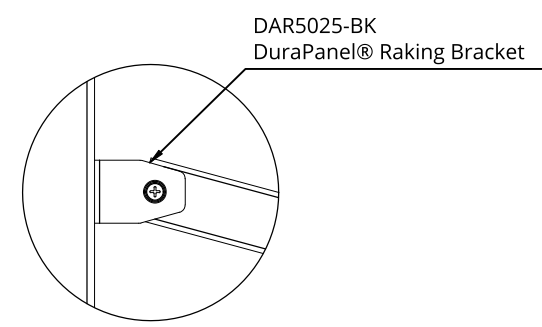

# DuraPanel® Titan 1200

Panel Bracket Detail  
1:3

Raking Panel Bracket Detail  
1:3

<p>Boundaryline Ltd. 60 Basstian Street, Invercargill Phone: 0800 003 006 Email: enquiries@boundaryline.co.nz Website: www.boundaryline.co.nz All rights reserved to Boundaryline Ltd. © Copyright June 2025.</p>	SIZE	DATE ISSUED	NAME	CODE	HEIGHT x WIDTH (mm)	RAIL PROFILE (mm)	C-POSTS (mm)	FLANGED POSTS (mm)	IN-GROUND POSTS (mm)	POST CAPS
	A3	2025-03-23	DuraPanel® TITAN Panel	DTP1223-BK	1200 x 2330mm	50 x 25mm		65 x 65 x 1300mm	65 x 65 x 1800mm	External Aluminium Caps (Standard) Internal Plastic Caps (Optional)
	REV.	SHEET	DuraPanel® TITAN Raking Panel	DTR1223-BK	1200 x up to 2330	50 x 25mm		65 x 65 x 1300mm	65 x 65 x 1800mm	External Aluminium Caps (Standard) Internal Plastic Caps (Optional)
SCALE	DO NOT SCALE	DuraPanel® TITAN Adjustable Gate	DTG1212-BK	1200 x up to 1200	50 x 25mm					
	1:25	DRAWING								