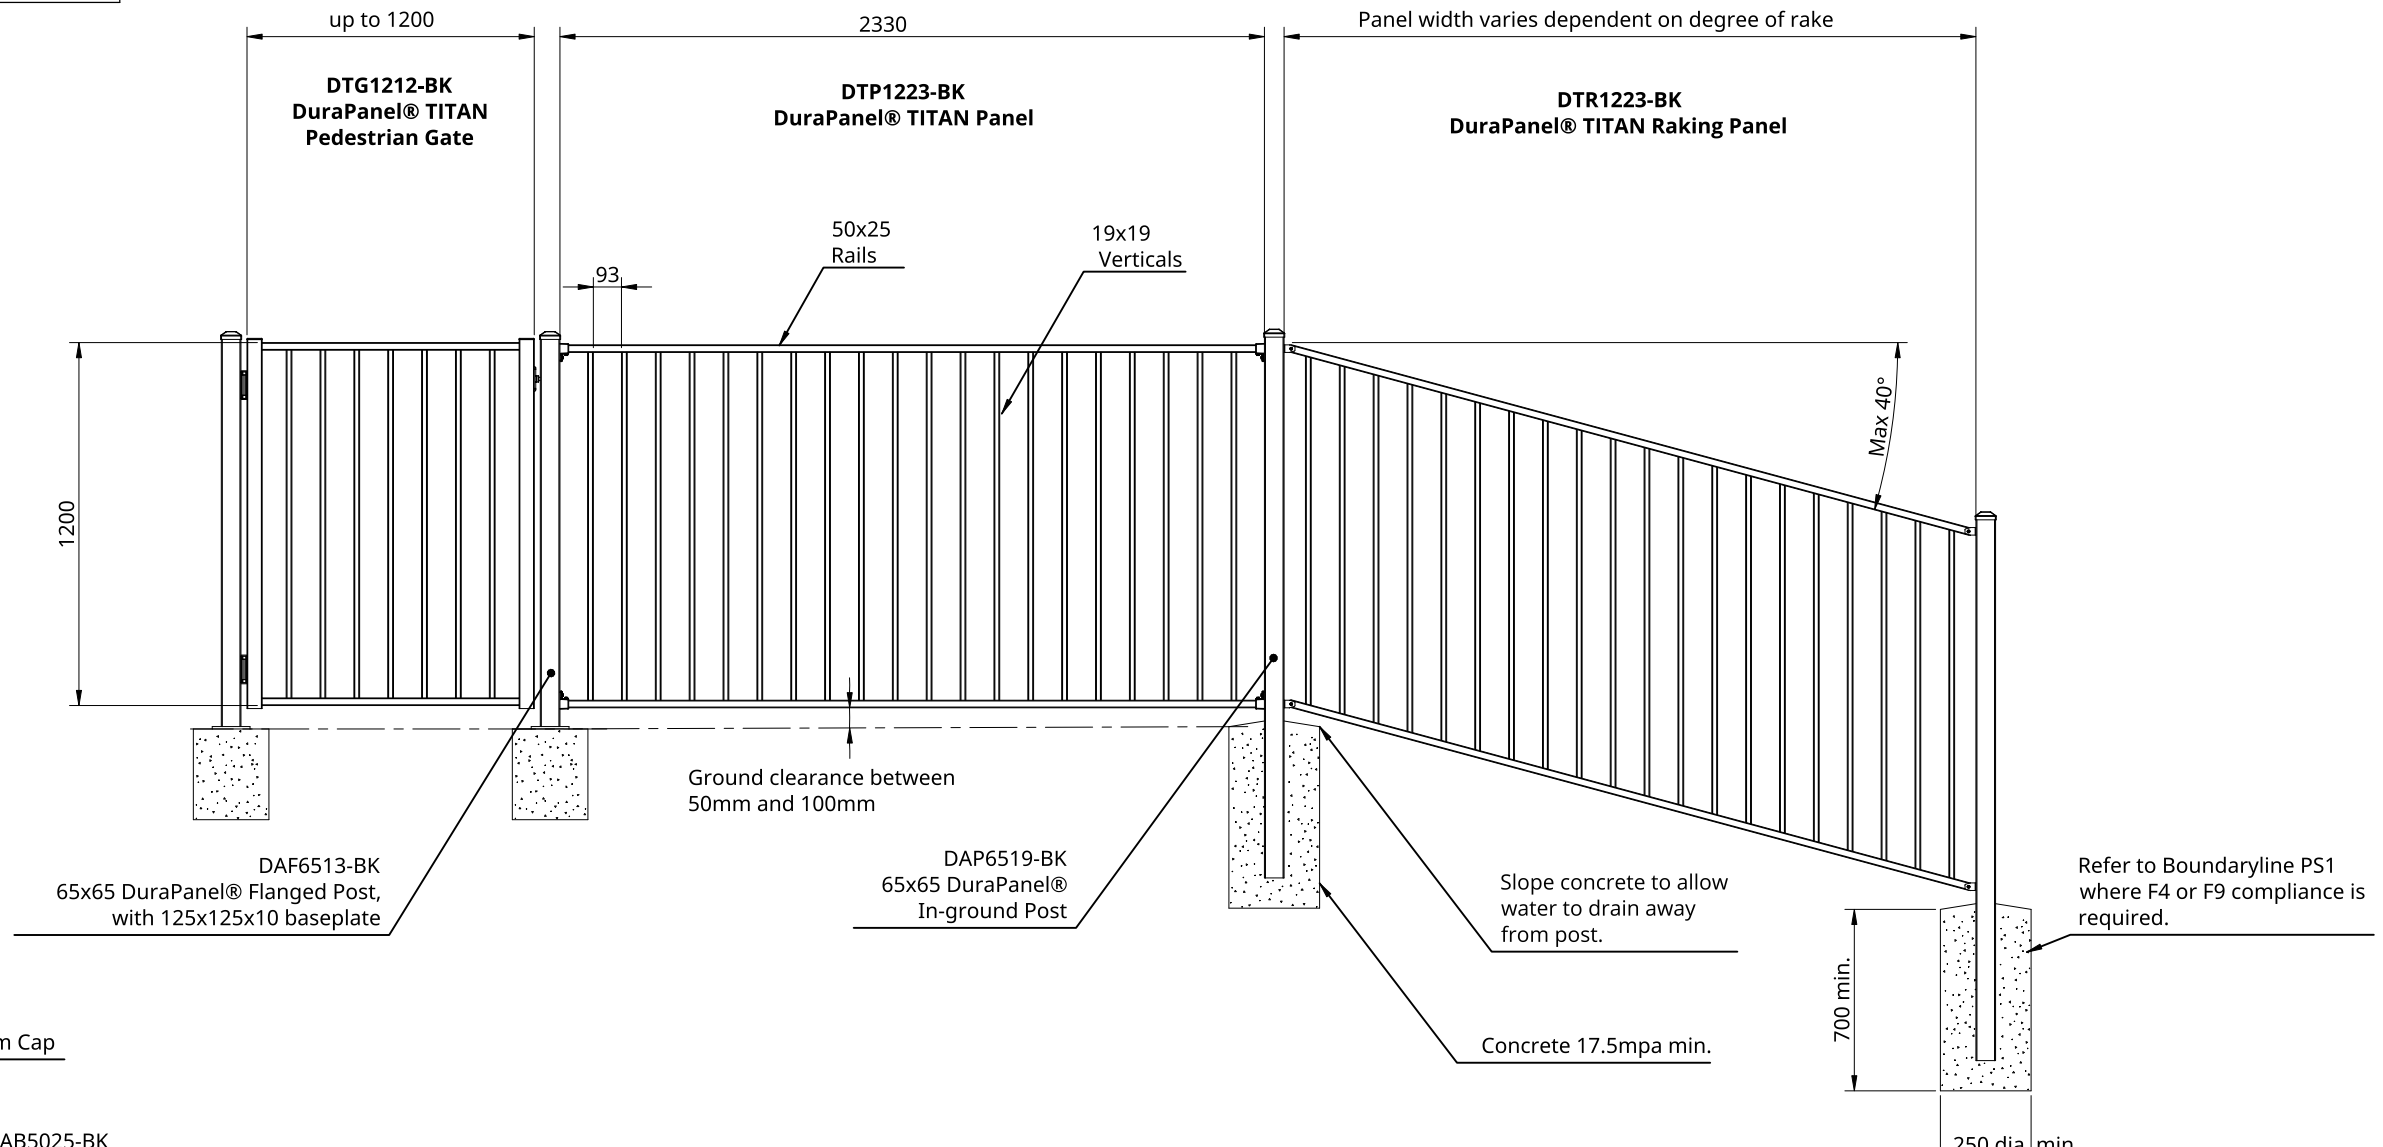

# DuraPanel® Titan 1200

Panel Bracket Detail  
1:3

Raking Panel Bracket Detail  
1:3

<p>Boundaryline Ltd. 60 Basstian Street, Invercargill Phone: 0800 003 006 Email: enquiries@boundaryline.co.nz Website: www.boundaryline.co.nz All rights reserved to Boundaryline Ltd. © Copyright June 2025.</p>	SIZE	DATE ISSUED	NAME	CODE	HEIGHT x WIDTH (mm)	RAIL PROFILE (mm)	C-POSTS (mm)	FLANGED POSTS (mm)	IN-GROUND POSTS (mm)	POST CAPS
	A3	2025-03-23	DuraPanel® TITAN Panel	DTP1223-BK	1200 x 2330mm	50 x 25mm		65 x 65 x 1300mm	65 x 65 x 1800mm	External Aluminium Caps (Standard) Internal Plastic Caps (Optional)
	REV.	SHEET	DuraPanel® TITAN Raking Panel	DTR1223-BK	1200 x up to 2330	50 x 25mm		65 x 65 x 1300mm	65 x 65 x 1800mm	External Aluminium Caps (Standard) Internal Plastic Caps (Optional)
SCALE	DO NOT SCALE	DuraPanel® TITAN Adjustable Gate	DTG1212-BK	1200 x up to 1200	50 x 25mm					
	1:25	DRAWING								