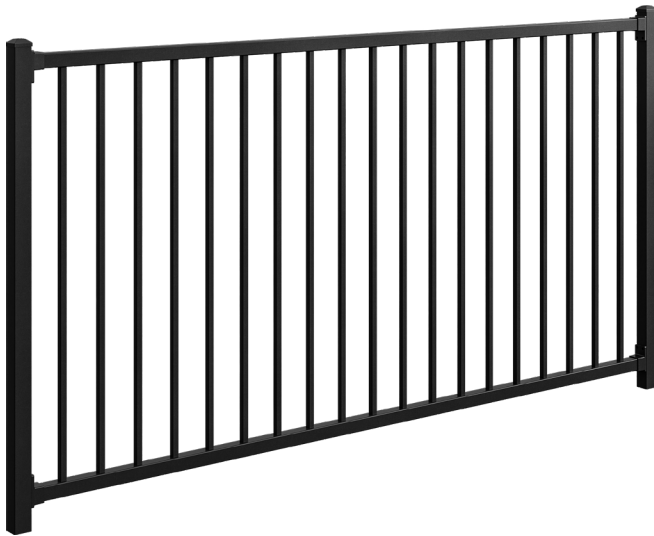

Product Specification Sheet

DuraPanel Delta

Fence Panel

Panel Height	950 / 1200mm
Panel Length	1110 / 2250mm
Verticals Size	19x19mm
Verticals Spacing	95mm
Rail Size	40x40mm
Post Size	50x50 / 65x65mm
Post Centres	2300mm

Raking Fence Panel

Panel Height	950 / 1200mm
Panel Length	1110 / 2250mm
Verticals Size	19x19mm
Verticals Spacing	95mm
Rail Size	40x40mm
Rake	Max 35°

Distance between posts and spacings between vertical bars will reduce as degree of rake increases

Standard Colours

Black

Custom powder coat colours available

Description

When less is more. DuraPanel Delta features a simple design with a single top and bottom rail, making it a popular choice for pools and front boundary fences.

Material

- Powder coated aluminium

Features

- Timeless minimalist design
- Square verticals and horizontals for additional strength
- Constructed from robust aluminium with a powder coat finish for extra durability
- Rakeable panel available up to 35°
- Custom fence and gate solutions available