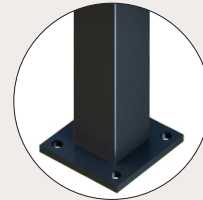

Raking Brackets

Type	DuraPanel Raking Bracket
Size	40x40mm
Fixings	10g-10x16mm wafer head screw
Finish	Powder coated aluminium

Posts

In-ground Posts

Size	50x50 / 65x65mm
Length	1800/1900/2100/2200/2500mm
Finish	Powder coated aluminium