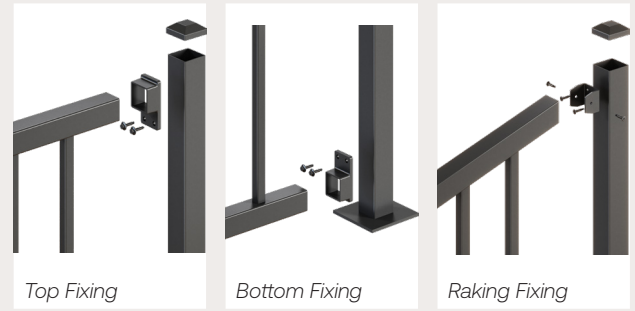

Driveway Swing Gates

Gate Height	950 / 1200mm
Gate Width	Manufactured to requirements
Stile Size	50x50mm
Top Rail	40x40mm
Bottom Rail	40x40mm (+ 50x100mm bottom rail for gates over 2400mm)

Sliding Gates

Gate Height	950 / 1200mm
Gate Width	Manufactured to requirements
Stile Size	50x50mm
Top Rail	40x40mm
Bottom Rail	50x75mm / 50x100mm

Bracket Fixing Detail

Brackets

Brackets

Type	DuraPanel Bracket
Size	40x40mm
Fixings	Tek Screw 12g-14x25mm
Finish	Powder coated aluminium