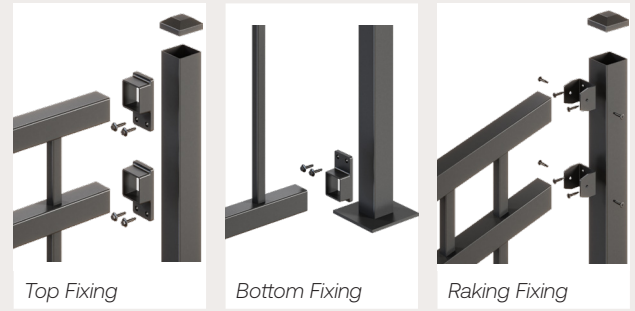

Polo Gates

All gate sizes can be custom fabricated to fit any dimensions
Adjustable pedestrian gates are a set size and are designed to be able to be easily disassembled and adjusted to fit onsite

Adjustable Pedestrian Gates

Gate Height	1200 / 1500 / 1800mm
Gate Width	Up to 1160mm (adjustable)
Stile Size	50x50mm
Top Rail	40x40mm
Bottom Rail	40x40mm

Pedestrian Swing Gates

Gate Height	1200 / 1500 / 1800mm
Gate Width	950mm stocked or manufactured to requirements
Stile Size	50x50mm
Top Rail	40x40mm
Bottom Rail	40x40mm

Driveway Swing Gates

Gate Height	1200 / 1500 / 1800mm
Gate Width	Manufactured to requirements
Stile Size	50x50mm
Top Rail	40x40mm
Bottom Rail	40x40mm

Sliding Gates

Gate Height	1200 / 1500 / 1800mm
Gate Width	Manufactured to requirements
Stile Size	50x50mm
Top Rail	40x40mm
Bottom Rail	50x100mm

Bracket Fixing Detail

Brackets

Brackets

Type	DuraPanel Bracket
Size	40x40mm
Fixings	Tek Screw 12g-14x25mm
Finish	Powder coated aluminium

Raking Brackets

Type	DuraPanel Raking Bracket
Size	40x40mm
Fixings	10g-10x16mm wafer head screw
Finish	Powder coated aluminium