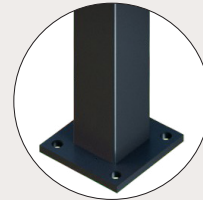

Flanged Posts

Size	50x50mm / 65x65mm
Flange	125x125mm
Length	1300/1600/1900mm
Finish	Powder coated aluminium