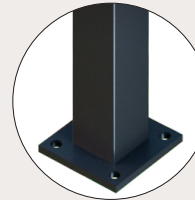

Flanged Posts

Size	50x50 / 65x65mm
Flange	125x125mm
Length	1300/1600mm
Finish	Powder coated aluminium