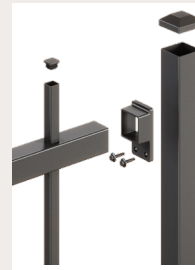

Bracket Fixing Detail

Top Fixing