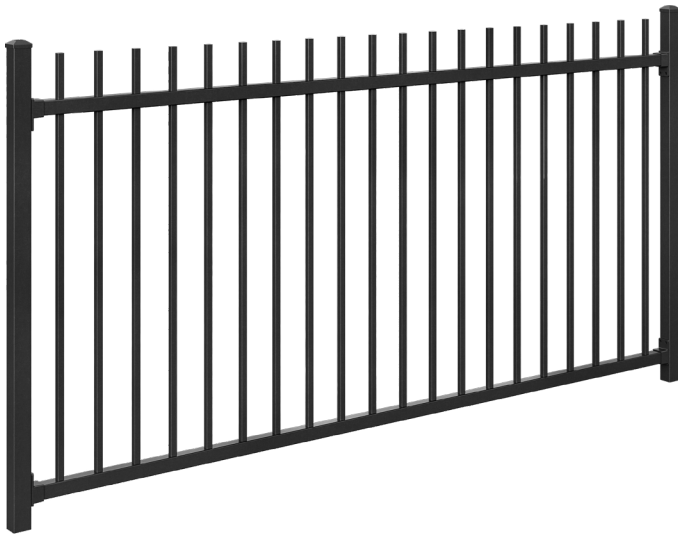

Product Specification Sheet

DuraPanel Vecta

Fence Panel

Panel Height	1200 / 1500mm
Panel Length	2250mm
Verticals Size	19x19mm
Verticals Spacing	95mm
Rail Size	40x40mm
Post Size	50x50mm
Post Centres	2300mm

Raking Fence Panel

Panel Height	1200 / 1500mm
Panel Length	2400mm
Verticals Size	19x19mm
Verticals Spacing	95mm
Rail Size	40x40mm
Rake	Max 35°

Distance between posts and spacings between vertical bars will reduce as degree of rake increases

Standard Colours

Black

Custom powder coat colours available

Description

Versatile and secure. DuraPanel Vecta can be installed with rods up or rods down, offering a flexible design ideal for secure boundary fencing.

Built from strong, welded aluminium, the Vecta panels are tough, durable, and fully compliant with all fence safety regulations.

Material

- Powder coated aluminium

Features

- Features vertical rods that protrude 125mm through the top rail
- Can be installed with the rods pointing up or down
- Square verticals and horizontals for additional strength
- Constructed from robust aluminium with a powder coat finish for extra durability
- Rakeable panel available up to 35°
- Custom fence and gate solutions available