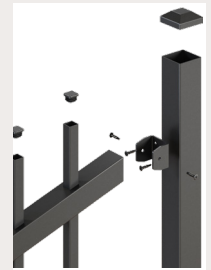

Raking Fixing