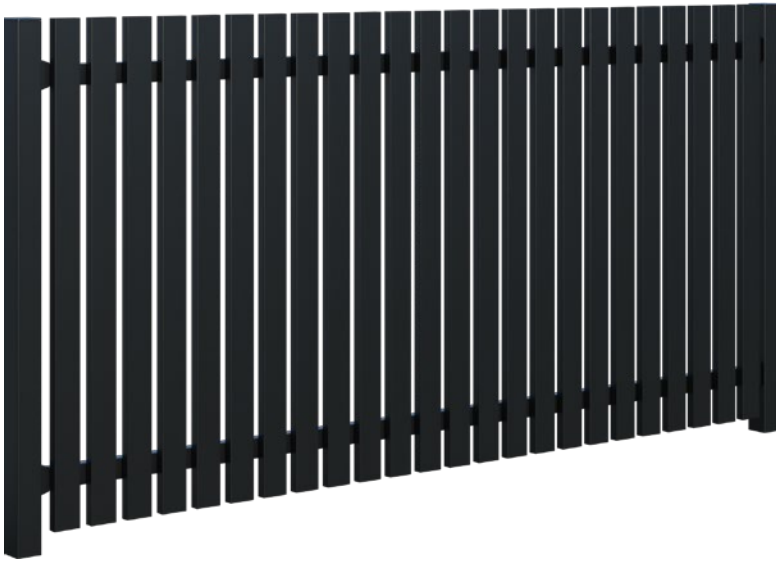

Product Specification Sheet

PicketPanel Juno

Fence Panel

Panel Height	950 / 1200 / 1500 / 1800mm
Panel Length	2430mm
Picket Size	70x16mm
Picket Spacing	30mm
Rail Size	50x32mm
Rake	Max 35°
Post Size	65x65mm
Post Centres	2507mm

Width and spacings will reduce as degree of rake increases.

Standard Colours

Black

Frost

Description

Refined style, subtle privacy. PicketPanel Juno is the aluminium alternative to traditional timber picket fencing. Designed with timeless appeal to complement both traditional and contemporary homes, Juno features 70mm pickets with 30mm spacings to create an architecturally refined appearance that maintains privacy without compromising style.

Material

- Powder Coated Aluminium

Features

- Traditional picket fence design
- 30% permeability
- Constructed from robust aluminium with a powder coat finish for extra durability
- Wide pickets for enhanced privacy
- Modular components for quick and simple installation
- Designed with built in raking up to 35°
- Custom fence and gate solutions available