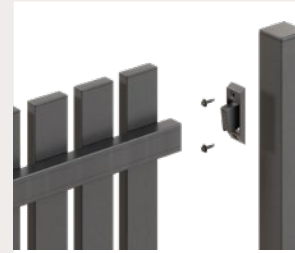

Material

- Powder Coated Aluminium

Features

- Traditional picket fence design
- 30% permeability
- Constructed from robust aluminium with a powder coat finish for extra durability
- Wide pickets for enhanced privacy
- Modular components for quick and simple installation
- Designed with built in raking up to 35°
- Custom fence and gate solutions available

Adjustable Pedestrian Gates

Gate Height	950 / 1200 / 1500 / 1800mm
Gate Width	Up to 1180mm
Stile Size	50x75mm
Top Rail	50x32mm
Bottom Rail	50x32mm

Driveway Gates

Gate Height	950 / 1200 / 1500 / 1800mm
Gate Width	Manufactured to requirements
Stile Size	50x75mm
Top Rail	50x32mm
Bottom Rail	50x32mm

Sliding Gates

Gate Height	950 / 1200 / 1500 / 1800mm
Gate Width	Manufactured to requirements
Stile Size	50x75mm
Top Rail	50x32mm
Bottom Rail	50x100mm

Bracket Fixing Detail

Top Fixing

Bottom Fixing

Brackets