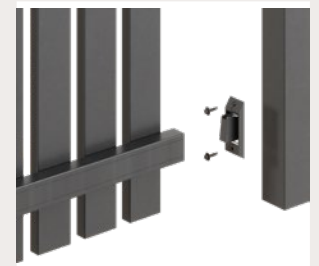

Material

- Powder Coated Aluminium

Features

- Traditional picket fence design
- 30% permeability
- Constructed from robust aluminium with a powder coat finish for extra durability
- Wide pickets for enhanced privacy
- Modular components for quick and simple installation
- Designed with built in raking up to 35°
- Custom fence and gate solutions available

Adjustable Pedestrian Gates

Gate Height	950 / 1200 / 1500 / 1800mm
Gate Width	Up to 1180mm
Stile Size	50x75mm
Top Rail	50x32mm
Bottom Rail	50x32mm

Driveway Gates

Gate Height	950 / 1200 / 1500 / 1800mm
Gate Width	Manufactured to requirements
Stile Size	50x75mm
Top Rail	50x32mm
Bottom Rail	50x32mm

Sliding Gates

Gate Height	950 / 1200 / 1500 / 1800mm
Gate Width	Manufactured to requirements
Stile Size	50x75mm
Top Rail	50x32mm
Bottom Rail	50x100mm

Bracket Fixing Detail

Top Fixing

Bottom Fixing

Brackets