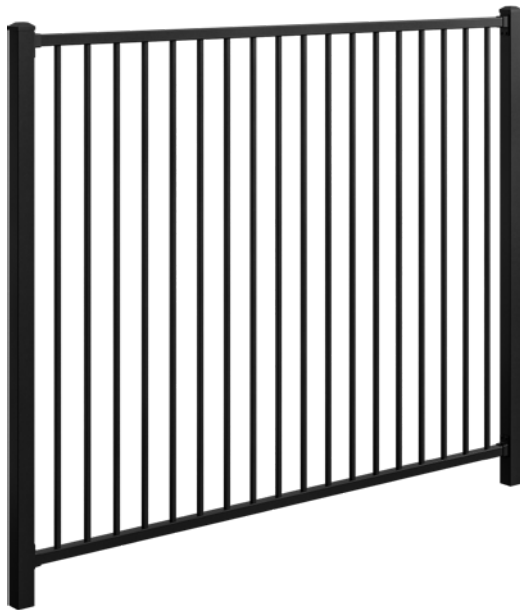

### Fence Panel

<b>Panel Height</b>	1500 / 1800mm
<b>Panel Length</b>	2250mm
<b>Verticals Size</b>	25x25mm
<b>Verticals Spacing</b>	95mm
<b>Rail Size</b>	40x40mm
<b>Post Size</b>	65x65mm
<b>Post Centres</b>	2320mm