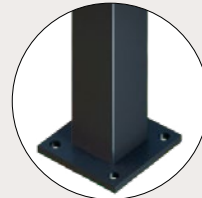

Flanged Posts

Size	65x65mm
Flange	125x125mm
Length	1600/1900mm
Finish	Powder coated aluminium